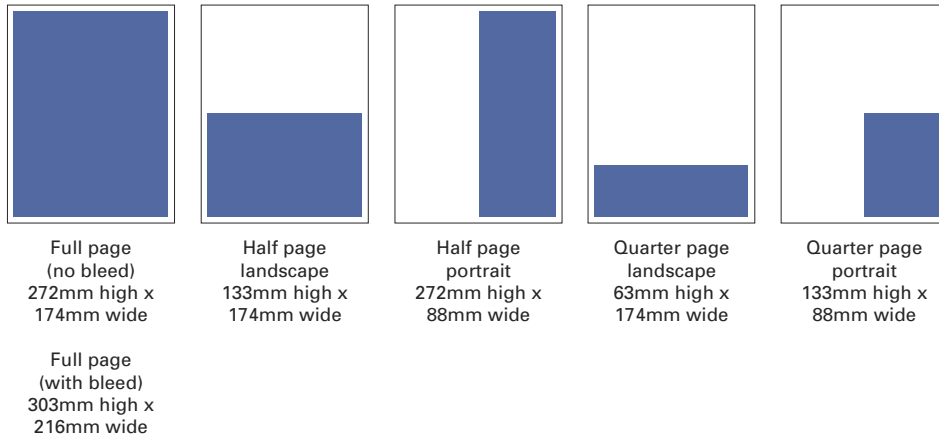

Mechanical data

Circulation : 8,000 per issue, published six times per year

Your advertisement

Please call 01582 843261 to discuss our technical requirements

Advertising rates

Display advertising

Double page spread £2,625 Full page £1,540 Half page £825 Quarter page £560

Special positions

Outside back cover £2,025 Inside front cover £1,760 Inside back cover £1,875

Sales pitch - classified

Quarter, eighth or sixteenth page: price on application

Leaflets

Promotional material can be mailed with the magazine: rates are based on weight and are priced as part of a sliding scale. Please call for an exact quotation based on your requirements